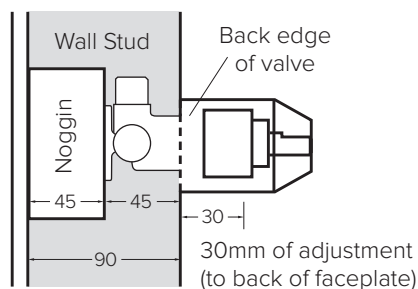

SAVON DIVERTER MIXER

Ø140
MAINS PRESSURE
40MM CARTRIDGE

CHROME:
43180.02

BRUSHED
NICKEL:
43180.04

GUN
METAL:
43180.29

BLACK:
43180.13

**30MM
ADJUSTMENT RANGE**

The Mains Pressure shower mixer features a 30mm adjustment range allowing for different installation requirements and thickness of wall/cladding materials.

**OPTIONAL 13MM
EXTENSION KIT**

43mm of adjustment (to the back of faceplate) can be achieved using the 13mm extension kit. Code: **43472.00**

Note: Compatible with 40mm Mains Pressure Valve only

HEALTHCARE, ACCESSIBLE & COMMERCIAL TAPWARE & MIXERS