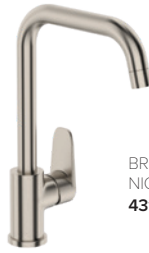

Savon Wall Mounted
Basin/Bath Mixer
Finish: Brushed Nickel

SAVON

SAVON BASIN MIXER

INCLUDES BASE RING
35MM METAL STEM CARTRIDGE
MAINS PRESSURE:
WELS 5 STAR 5.5 L/MIN

CHROME:
43151.02

BRUSHED
NICKEL:
43151.04

SAVON SHOWER MIXER

Ø65
 MAINS PRESSURE
 35MM METAL STEM CARTRIDGE
 CHROME:
43770.02

OPTIONAL EXTRA:

SAVON LAB LEVER HANDLE

168MM
 COMPATIBLE WITH SAVON BASIN MIXER (43151.02),
 WALL MOUNTED BASIN MIXER (43156.02)
 & SHOWER MIXER (43770.02)
 CHROME:
EQ-6009424-01-RS

SAVON EXTENDED HANDLE

116MM
 COMPATIBLE WITH SAVON BASIN MIXER (43151.02),
 WALL MOUNTED BASIN MIXER (43156.02)
 & SHOWER MIXER (43770.02)
 CHROME:
EQ-6009324-01-RS

35MM METAL STEM CARTRIDGE

- Conventional volume and temperature control.
- Metal Stem ideal for commercial and public installations.
- Option of adjustable hot limit stop.

KITCHEN MIXERS

SAVON KITCHEN MIXER

35MM CARTRIDGE
INCLUDES BASE RING
FORWARD ROTATING LEVER / SWIVEL SPOUT
MAINS PRESSURE:
WELS 5 STAR 5.5 L/MIN

CHROME:
43130.02

BRUSHED
NICKEL:
43130.04

GUN
METAL:
43130.29