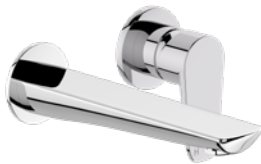

Savon Wall Mounted
Basin/Bath Mixer
Finish: Brushed Nickel

SAVON

SAVON BASIN MIXER

INCLUDES BASE RING
35MM METAL STEM CARTRIDGE
MAINS PRESSURE:
WELS 5 STAR 5.5 L/MIN

CHROME:
43151.02

BRUSHED
NICKEL:
43151.04

GUN
METAL:
43151.29

BLACK:
43151.13

SAVON WALL MOUNTED BASIN/BATH MIXER

35MM METAL STEM CARTRIDGE
MAINS PRESSURE:
BASIN - WELS 5 STAR 5.5 L/MIN
BATH - WELS 0 STAR 20 L/MIN

CHROME:
43156.02

BRUSHED
NICKEL:
43156.04

GUN
METAL:
43156.29

BLACK:
43156.13

SAVON BATH SPOUT

Ø15 X 209MM
WALL MOUNTED
MALE

CHROME:
43157.02

BRUSHED
NICKEL:
43157.04

GUN
METAL:
43157.29

BLACK:
43157.13

NEW 35MM METAL STEM CARTRIDGE

(APPLIES TO 43151, 43770 & 43156)

- Conventional volume and temperature control.
- Durable Metal Stem ideal for commercial and public installations.
- Option of adjustable hot limit stop.