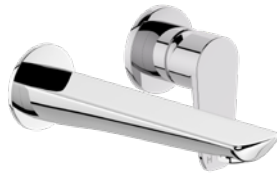

Savon Wall Mounted
Basin/Bath Mixer
Finish: Brushed Nickel

SAVON

SAVON BASIN MIXER

INCLUDES BASE RING
35MM METAL STEM CARTRIDGE
MAINS PRESSURE:
WELS 5 STAR 5.5 L/MIN

CHROME:
43151.02

BRUSHED
NICKEL:
43151.04

SAVON DIVERTER MIXER

Ø140
MAINS PRESSURE
40MM CARTRIDGE

CHROME:
43180.02

BRUSHED
NICKEL:
43180.04

GUN
METAL:
43180.29

BLACK:
43180.13

**30MM
ADJUSTMENT RANGE**

The Mains Pressure shower mixer features a 30mm adjustment range allowing for different installation requirements and thickness of wall/cladding materials.

**OPTIONAL 13MM
EXTENSION KIT**

43mm of adjustment (to the back of faceplate) can be achieved using the 13mm extension kit. Code: **43472.00**

Note: Compatible with 40mm Mains Pressure Valve only

HEALTHCARE, ACCESSIBLE & COMMERCIAL TAPWARE & MIXERS

SAVON BASIN MIXER

INCLUDES BASE RING
 35MM METAL STEM CARTRIDGE
 MAINS PRESSURE:
 WELS 5 STAR 5.5 L/MIN
 CHROME:
43151.02

SAVON WALLMOUNTED BASIN/BATH MIXER

35MM METAL STEM CARTRIDGE
 MAINS PRESSURE:
 BASIN: WELS 5 STAR 5.5 L/MIN
 BATH: WELS 0 STAR 20 L/MIN
 CHROME:
43156.02